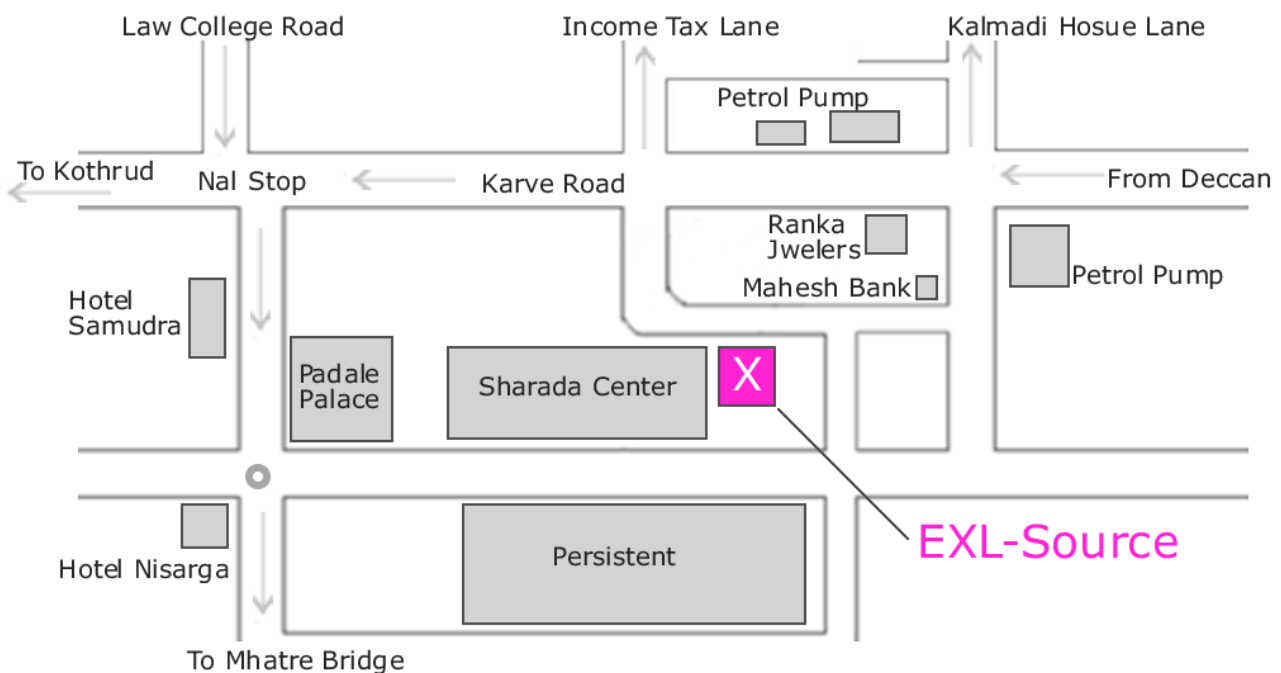

EXL-Source-Soft Systems Pvt. Ltd.

"Prasad", 11- Erandawane
Phatak Park, Off Karve Road
Pune - 411 004, **India**

Phone: (+91-20) 25453788

Fax: (+91-20) 25456009

Location Map

Directions from Mumbai by road...

- After Mumbai-Pune express road, On Pune bypass road, take Chandani Chowk exit to join Paud road towards Deccan Gymkhana and to reach to Nal-stop.
- At Nal-stop make a right towards Mhatre Bridge.
- Take first left (On first circle) to reach Sharada Centre. (Sharada centre will be on your left and the Persistent systems building on the right)
- Immediately after Sharada Centre make a left, again take a left at T junction. You have almost arrived at EXL-Source.
- You will see the EXL-Source sign (on the left) inside a big gate after a small temple on the left.